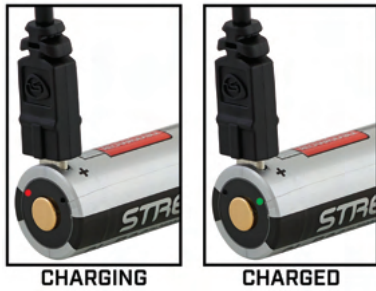

SL-B26® protected Li-Ion USB rechargeable battery pack charges in 5 hours

SL-B26® PROTECTED LI-ION USB RECHARGEABLE BATTERY PACK

- Dims/Weight** Length: 2.75 in (7.0 cm); Diameter: 0.744 in (1.89 cm) maximum 1.7 oz. (48g)
- Battery** Lithium Ion with on-board safety control circuit, 3.7V, 2600mAh, charges in 5 hours.
- Charge Input** Micro-USB input charges from Streamlight AC/USB adapters and most other USB sources or Li-ion charge cradle.
- Features**
 - Charge status indicator
 - Integrated safety circuit protects batteries from overdischarge and overcharge
 - Additional safety features: pressure vent and built in PTC surge protector
- Warranty** Streamlight's Limited 2 Year Warranty. Visit streamlight.com for full warranty information.

ITEM	1PK	2PK	8PK
SL-B26 Battery Pack	#22101	#22102	#22105
SYSTEM	CLAM	BOX	
Siege X USB - Coyote	---	#44956	
ProTac HL5-X USB	#88080	#88081	
ProTac 2L-X USB	#88082	#88083	
ProTac HL-X USB	#88084	#88085	
PolyTac X USB - Black	#88610	#88613	
PolyTac X USB - Yellow	#88611	#88614	
PolyTac X USB - Coyote	#88612	#88615	
Vantage 180X USB - Orange	---	#88911	
Vantage 180X USB - Black	---	#88913	
PolyTac 90X USB - Black	---	#88835	
PolyTac 90X USB - Yellow	---	#88836	
PolyTac 90X USB - Orange	---	#88838	
PolyTac 90X USB - Org w/ Gear Keeper	---	#88837	
ProTac 90X USB - Black	---	#88095	
Survivor X USB - Orange	---	#90044	
Survivor X USB - Yellow	---	#90244	