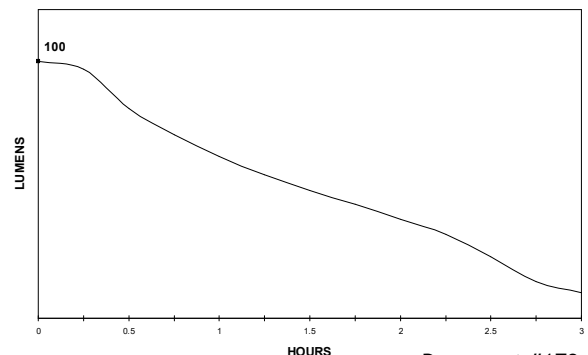

LASER OUTPUT:

Usable range of 100 yards (+) when using laser pointer only.
Usable range of 100 feet (+) when in Laser/C4® LED combo position.

ON/OFF:

Push button head switch - sequences through Laser only, C4®LED, Laser/C4®LED combo, (5) Ultra bright LEDs and Off.

RUN TIME:

See Chart. All run time claims are to 10% of initial lumen output.

BATTERY:

Three (3) "AAA" size alkaline batteries.

FEATURES:

C4® LED technology for extreme brightness.
IPX4 rated for water resistant operation. All openings o-ring sealed.
1 meter impact resistance tested.

APPROVALS:

☑ Meets applicable European Community Directives.
Complies with 21 CFR 1040.10 as amended by Laser Notice 50; 20 July 01
Laser /LED radiation; avoid direct eye contact.

WARRANTY:

Streamlight's Limited Lifetime Warranty warrants this product to be free of defects, including the LED, for a lifetime of use. We will repair, replace or refund the purchase price, at our option, of any Streamlight product that does not work as a result of a manufacturing defect for as long as you own it. This limited lifetime warranty excludes abuse, batteries, switches, electronics and normal wear and tear. Switches and electronics have a two (2) year warranty with proof of purchase.

OPTIONAL ACCESSORIES:

Holster

OUTPUT

RUNTIME

DISTANCE

INTENSITY

FL 1 STANDARD	C4 LED	5x5mm LED
	100 LUMENS	68 LUMENS
	2h 45min	5h 15min
	90m	57m
	2000cd	800cd

PERFORMANCE CURVE

All performance claims to ANSI/PLATO FL1-2016 Standard

Issued: 01/07/2011

Revised: 01/08/2018

Rev: 1

Made In China

Document #179