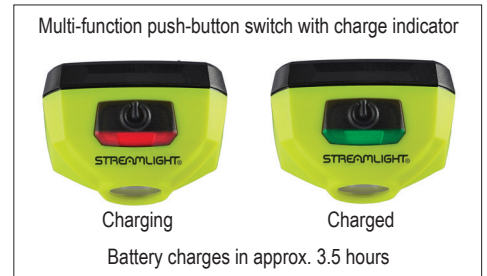

QB® HEADLAMP

ULTRA-COMPACT, USB RECHARGEABLE
SPOT BEAM HEADLAMP

Lightweight, low-profile design

Attaches to visor of ball caps and bump caps

Use with hard hats

Material/Lens Impact resistant polycarbonate body and lens. Available in Safety Yellow and Black.

Dims/Weight Length: 1.57 in. (4.0 cm); Width: 1.44 (3.66 cm); Body Height: 1.4 in. (3.55 cm); Weight: 1.5 oz (42.5 grams) with headband attached.

Light Source White LED, impervious to shock with a 50,000 hour lifetime.

Output/Run Time Three output modes: High, low and emergency flash
 - High: 200 lumens; 85m beam; runs 2 hours
 - Low: 95 lumens; 55m beam runs 4 hours
 Press and hold power button for 3 seconds for flash mode

Battery Non-replaceable, Lithium Polymer rechargeable battery. Battery life indicator: with approx. 5 minutes of remaining run time, light enters a sequence of blinking three times and remaining on for 30 seconds until it shuts off.